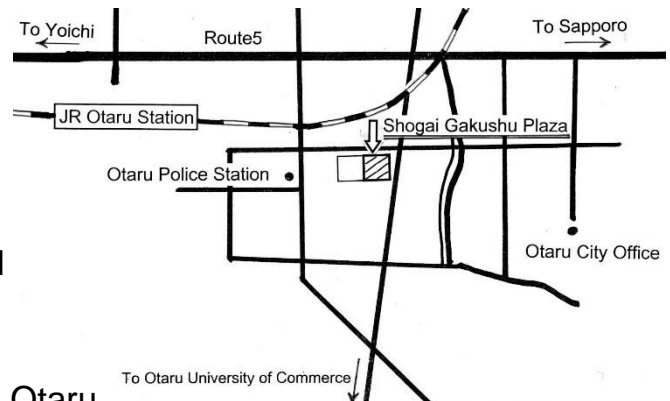

Japanese Class

~From April to July, 2024~

We offer "Japanese Class" for foreign residents living in Otaru.

Students can study beginner level Japanese with private instruction or in small groups.

● Date & Time :

*From 10 a.m. to 11:30 a.m.

*It is available to join the class
in the middle of term.

Tuition Free

- Place : Shogai Gakushu Plaza
in Inaho Elementary School
Address: 1-5-1, Tomioka, Otaru

- Participants : Foreign residents living in Otaru