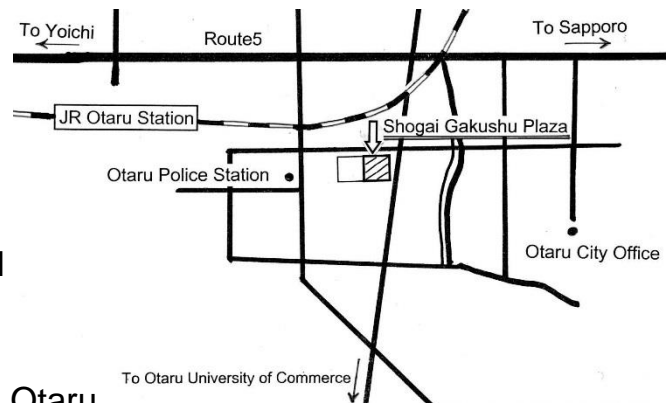

# Japanese Class

~From September to December, 2023~

We offer "Japanese Class" for foreign residents living in Otaru.

Students can study beginner level Japanese with private instruction or in small groups.

\*Only Wednesday

\*From 10 a.m. to 11:30 a.m.

\*It is available to join the class  
in the middle of term.

**Tuition Free**

- ## ● Place :
- Shogai Gakushu Plaza  
in Inaho Elementary School  
Address: 1-5-1, Tomioka, Otaru